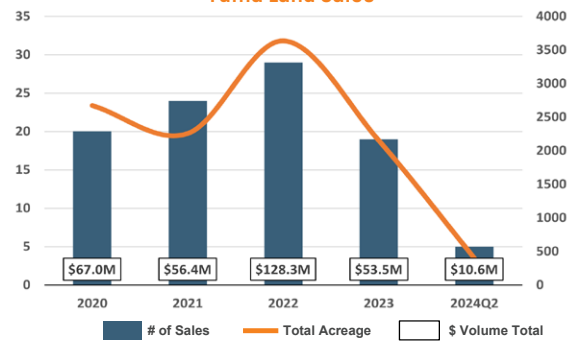

Dec-23  
**\$19.60**  
2024Q2  
**\$22.80**  
▲ **16.3%**

NCREIF Quarterly Returns - Pacific West

**WATER ELEVATION (FEET)**

Lake Mead

Lake Powell

**ECONOMIC TRENDS**

**Blythe Land Sales**

**Central Arizona Land Sales**

**Cochella Land Sales**

**Imperial Land Sales**

**Secured Overnight Financing Rate**

**Yuma Land Sales**

**10 Year US Treasuries Yield Curve**

**US Inflation Rate**