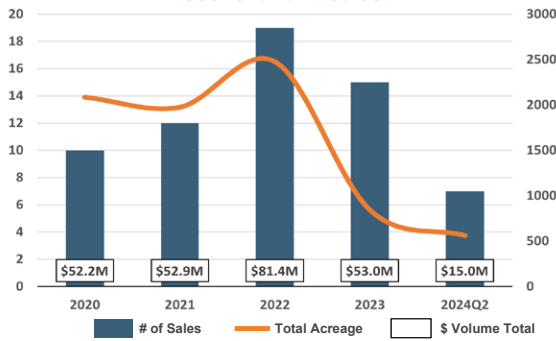

**CROP TRENDS**

GSCI Ag

Fertilizer Price Index

ALFALFA \$/TON

Dec-23  
**\$220.00**  
2024Q2  
**\$190.00**  
▼ **-13.6%**

LETTUCE \$/CWT

Dec-23  
**\$23.85**  
2024Q2  
**\$42.14**  
▲ **76.7%**

MILK \$/CWT

Dec-23  
**\$19.60**  
2024Q2  
**\$22.80**  
▲ **16.3%**

NCREIF Quarterly Returns - Pacific West

**WATER ELEVATION (FEET)**

Lake Mead

Lake Powell

**ECONOMIC TRENDS**

**Blythe Land Sales**

**Central Arizona Land Sales**

**Cochella Land Sales**

**Imperial Land Sales**

**Secured Overnight Financing Rate**

**Yuma Land Sales**

**10 Year US Treasuries Yield Curve**

**US Inflation Rate**