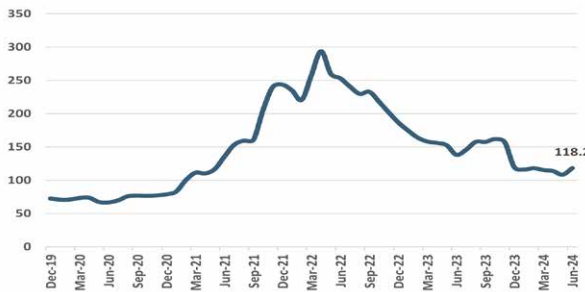

# ACR

MARKET INSIGHTS 2024

42

Total Annual Transactions

11,718Ac

Annual Acres Sold

\$128.4M

Annual Sales Volume

**CROP TRENDS**

GSCI Ag

Fertilizer Price Index

ALFALFA \$/TON

Dec-23  
**\$220.00**  
2024Q2  
**\$190.00**  
▼ **-13.6%**

LETTUCE \$/CWT

Dec-23  
**\$23.85**  
2024Q2  
**\$42.14**  
▲ **76.7%**

MILK \$/CWT

Dec-23  
**\$19.60**  
2024Q2  
**\$22.80**  
▲ **16.3%**

NCREIF Quarterly Returns - Pacific West

**WATER ELEVATION (FEET)**

Lake Mead

Lake Powell

**ECONOMIC TRENDS**

**Blythe Land Sales**

**Central Arizona Land Sales**