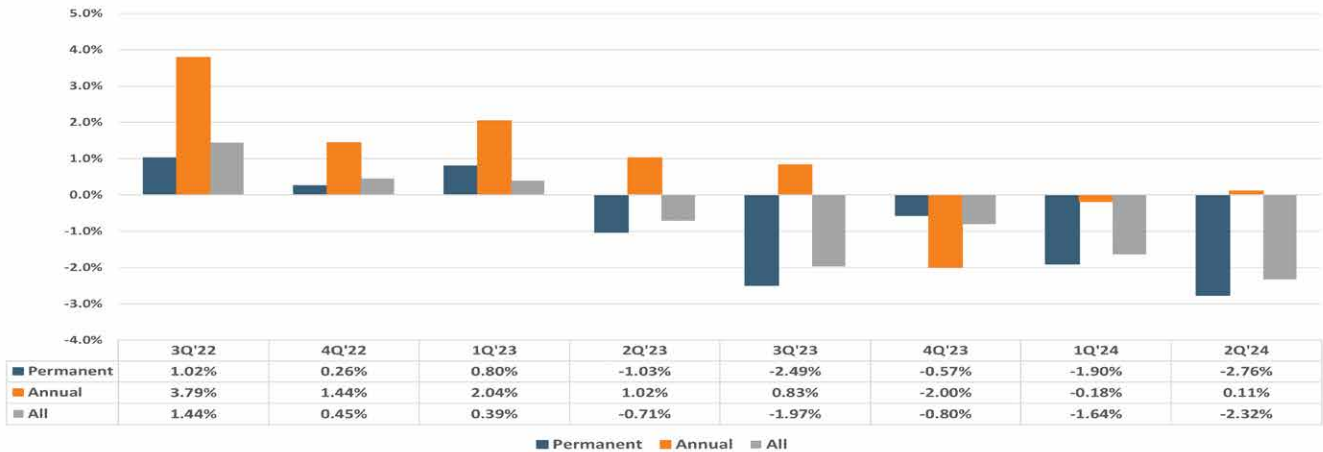

**CROP TRENDS**

GSCI Ag

Fertilizer Price Index

ALFALFA \$/TON

Dec-23  
**\$220.00**  
2024Q2  
**\$190.00**  
▼ **-13.6%**

LETTUCE \$/CWT

Dec-23  
**\$23.85**  
2024Q2  
**\$42.14**  
▲ **76.7%**

MILK \$/CWT

Dec-23  
**\$19.60**  
2024Q2  
**\$22.80**  
▲ **16.3%**

NCREIF Quarterly Returns - Pacific West

**WATER ELEVATION (FEET)**

Lake Mead

Lake Powell

**ECONOMIC TRENDS**

**Blythe Land Sales**

**Central Arizona Land Sales**

**Cochella Land Sales**

**Imperial Land Sales**

**Secured Overnight Financing Rate**

**Yuma Land Sales**

**10 Year US Treasuries Yield Curve**

**US Inflation Rate**