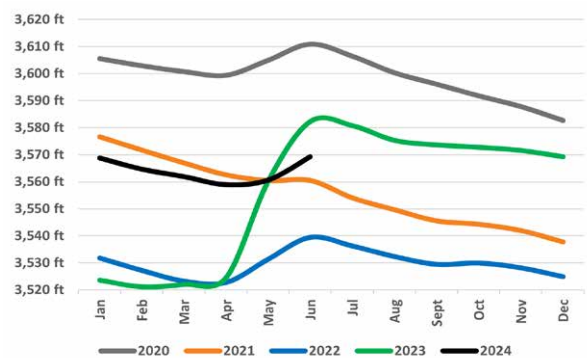

**CROP TRENDS**

GSCI Ag

Fertilizer Price Index

ALFALFA \$/TON

Dec-23  
**\$220.00**  
2024Q2  
**\$190.00**  
▼ **-13.6%**

LETTUCE \$/CWT

Dec-23  
**\$23.85**  
2024Q2  
**\$42.14**  
▲ **76.7%**

MILK \$/CWT

Dec-23  
**\$19.60**  
2024Q2  
**\$22.80**  
▲ **16.3%**

NCREIF Quarterly Returns - Pacific West

**WATER ELEVATION (FEET)**

Lake Mead

Lake Powell

**ECONOMIC TRENDS**

**Blythe Land Sales**

**Central Arizona Land Sales**

**Cochella Land Sales**

**Imperial Land Sales**

**Secured Overnight Financing Rate**

**Yuma Land Sales**

**10 Year US Treasuries Yield Curve**

**US Inflation Rate**