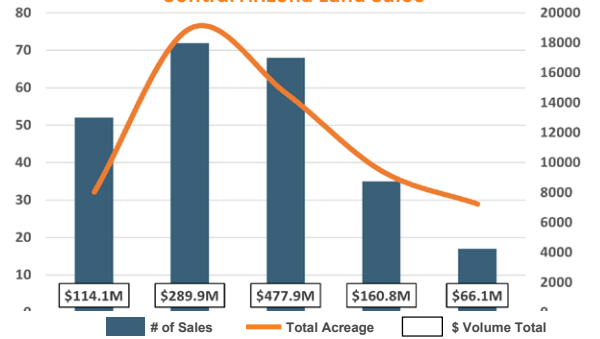

**CROP TRENDS**

GSCI Ag

Fertilizer Price Index

ALFALFA \$/TON

Dec-23  
**\$220.00**  
2024Q2  
**\$190.00**  
▼ **-13.6%**

LETTUCE \$/CWT

Dec-23  
**\$23.85**  
2024Q2  
**\$42.14**  
▲ **76.7%**

MILK \$/CWT

Dec-23  
**\$19.60**  
2024Q2  
**\$22.80**  
▲ **16.3%**

NCREIF Quarterly Returns - Pacific West

**WATER ELEVATION (FEET)**

Lake Mead

Lake Powell

**ECONOMIC TRENDS**

**Blythe Land Sales**

**Central Arizona Land Sales**

**Cochella Land Sales**

**Imperial Land Sales**

**Secured Overnight Financing Rate**

**Yuma Land Sales**

**10 Year US Treasuries Yield Curve**

**US Inflation Rate**