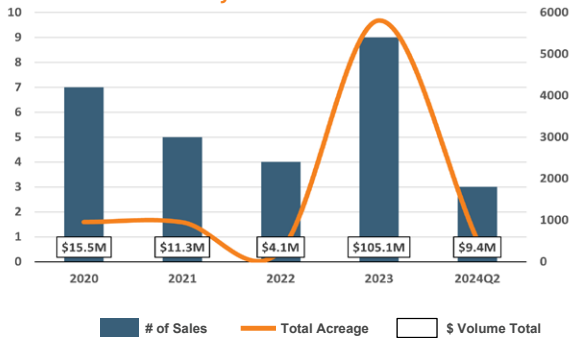

**CROP TRENDS**

GSCI Ag

Fertilizer Price Index

ALFALFA \$/TON

Dec-23  
**\$220.00**  
2024Q2  
**\$190.00**  
▼ **-13.6%**

LETTUCE \$/CWT

Dec-23  
**\$23.85**  
2024Q2  
**\$42.14**  
▲ **76.7%**

MILK \$/CWT

Dec-23  
**\$19.60**  
2024Q2  
**\$22.80**  
▲ **16.3%**

NCREIF Quarterly Returns - Pacific West

**WATER ELEVATION (FEET)**

Lake Mead

Lake Powell

**ECONOMIC TRENDS**

**Blythe Land Sales**

**Central Arizona Land Sales**

**Cochella Land Sales**

**Imperial Land Sales**

**Secured Overnight Financing Rate**

**Yuma Land Sales**

**10 Year US Treasuries Yield Curve**

**US Inflation Rate**