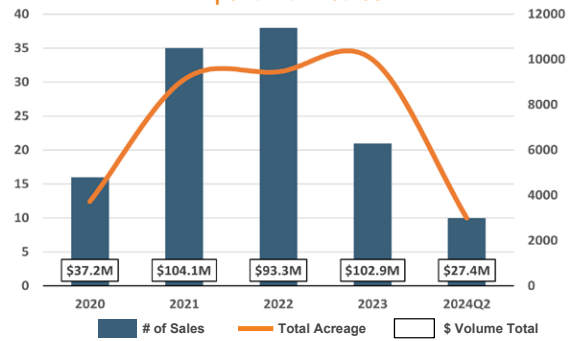

**CROP TRENDS**

GSCI Ag

Fertilizer Price Index

ALFALFA \$/TON

Dec-23  
**\$220.00**  
2024Q2  
**\$190.00**  
▼ **-13.6%**

LETTUCE \$/CWT

Dec-23  
**\$23.85**  
2024Q2  
**\$42.14**  
▲ **76.7%**

MILK \$/CWT

Dec-23  
**\$19.60**  
2024Q2  
**\$22.80**  
▲ **16.3%**

NCREIF Quarterly Returns - Pacific West

**WATER ELEVATION (FEET)**

Lake Mead

Lake Powell

**ECONOMIC TRENDS**

**Blythe Land Sales**

**Central Arizona Land Sales**

**Cochella Land Sales**

**Imperial Land Sales**

**Secured Overnight Financing Rate**

**Yuma Land Sales**

**10 Year US Treasuries Yield Curve**

**US Inflation Rate**