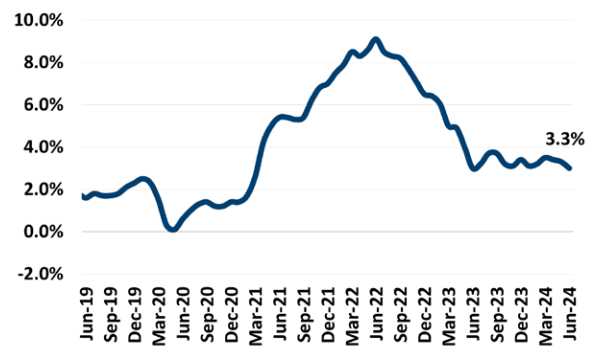

Dec-23  
**\$19.60**  
2024Q2  
**\$22.80**  
▲ **16.3%**

NCREIF Quarterly Returns - Pacific West

**WATER ELEVATION (FEET)**

Lake Mead

Lake Powell

**ECONOMIC TRENDS**

**Blythe Land Sales**

**Central Arizona Land Sales**

**Cochella Land Sales**

**Imperial Land Sales**

**Secured Overnight Financing Rate**

**Yuma Land Sales**

**10 Year US Treasuries Yield Curve**

**US Inflation Rate**