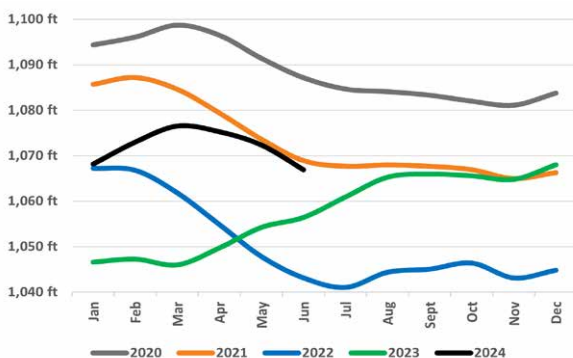

**CROP TRENDS**

GSCI Ag

Fertilizer Price Index

ALFALFA \$/TON

Dec-23  
**\$220.00**  
2024Q2  
**\$190.00**  
▼ **-13.6%**

LETTUCE \$/CWT

Dec-23  
**\$23.85**  
2024Q2  
**\$42.14**  
▲ **76.7%**

MILK \$/CWT

Dec-23  
**\$19.60**  
2024Q2  
**\$22.80**  
▲ **16.3%**

NCREIF Quarterly Returns - Pacific West

**WATER ELEVATION (FEET)**

Lake Mead

Lake Powell

**ECONOMIC TRENDS**

**Blythe Land Sales**

**Central Arizona Land Sales**

**Cochella Land Sales**

**Imperial Land Sales**

**Secured Overnight Financing Rate**

**Yuma Land Sales**

**10 Year US Treasuries Yield Curve**

**US Inflation Rate**