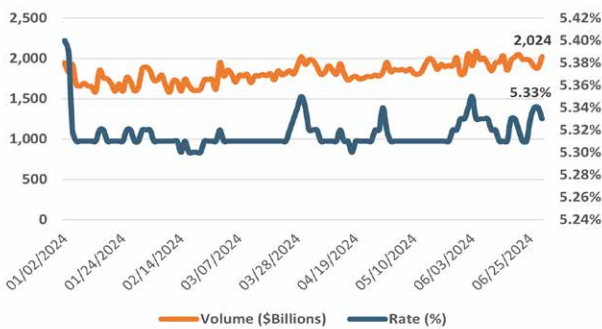

**CROP TRENDS**

GSCI Ag

Fertilizer Price Index

ALFALFA \$/TON

Dec-23  
**\$220.00**  
2024Q2  
**\$190.00**  
▼ **-13.6%**

LETTUCE \$/CWT

Dec-23  
**\$23.85**  
2024Q2  
**\$42.14**  
▲ **76.7%**

MILK \$/CWT

Dec-23  
**\$19.60**  
2024Q2  
**\$22.80**  
▲ **16.3%**

NCREIF Quarterly Returns - Pacific West

**WATER ELEVATION (FEET)**

Lake Mead

Lake Powell

**ECONOMIC TRENDS**

**Blythe Land Sales**

**Central Arizona Land Sales**

**Cochella Land Sales**

**Imperial Land Sales**

**Secured Overnight Financing Rate**

**Yuma Land Sales**

**10 Year US Treasuries Yield Curve**

**US Inflation Rate**